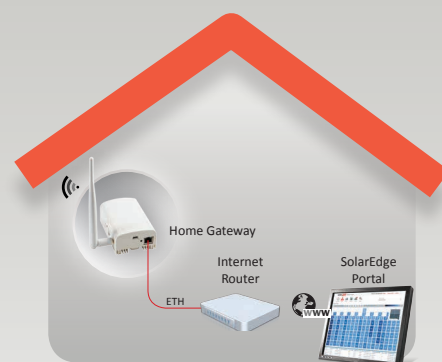

# SolarEdge Wireless Communication ZigBee Kit North America

SE1000-ZBGW-K5-NA / SE1000-ZB05-SLV / SE1000-ZBRPT05-NA

COMMUNICATION

## Simple Wireless Connectivity

- Connects SolarEdge inverters wirelessly to an Internet router
- ZigBee unit installed within the inverter enclosure for outdoor resilience
- Antenna external to inverter for wider range
- Communication to Internet via Ethernet
- The home gateway supports up to 15 SolarEdge devices (e.g. inverters) on the wireless network

# SolarEdge Wireless Communication ZigBee Kit North America

SE1000-ZBGW-K5-NA / SE1000-ZB05-SLV / SE1000-ZBRPT05-NA

FUNCTIONAL		UNIT
Number of devices that can be monitored	1-15	
RF PERFORMANCE		
Transmit power	22.8	dBm
Receiver Sensitivity	-102	dBm
EIRP with antenna	27.8	dBm
Maximum Emitted Power	≤ 30	dBm
Antenna gain	5	dBi
Operating Frequency Range	2.4-2.5	GHz
Outdoor (LOS) range	400 / 1300	m / ft
Indoor range <sup>(1)</sup>	50 / 160	m / ft
HOME GATEWAY / REPEATER		
Antenna	Included	
Power supply	Included, 100-240VAC	
Operating temperature	-20 to +60 / -4 to +140	°C / °F
Relative humidity (non condensing)	0 - 80	%
Ingress protection	IP20 (Indoor)	
ZIGBEE SLAVE KIT		
Antenna, mounting bracket and RF cable	Included	
Dimensions (H x W x D)	22.0 x 32.9 x 4.1 / 0.9 x 1.3 x 0.2	mm / in
Ingress protection	IP65 (IP20 / indoor rated when installed inside Control and Communication Gateway or Firefighter Gateway)	
CERTIFICATION		
Safety	IEC60950, UL60950	
EMC Approvals	FCC(USA), IC(Canada)	

<sup>(1)</sup> Approximate values, may differ depending on specific installation conditions

**Scenario A: Basic Kit**  
 Part Number: SE1000-ZBGW-K5-NA  
 - 1 x SolarEdge home gateway  
 - 1 x ZigBee slave kit  
 for single SolarEdge device