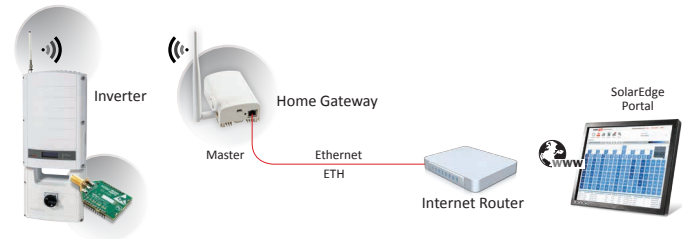

# SolarEdge Wireless Communication ZigBee Kit North America

SE1000-ZBGW-K5-NA / SE1000-ZB05-SLV / SE1000-ZBRPT05-NA

COMMUNICATION

## Simple Wireless Connectivity

- Connects SolarEdge inverters wirelessly to an Internet router
- ZigBee unit installed within the inverter enclosure for outdoor resilience
- Antenna external to inverter for wider range
- Communication to Internet via Ethernet
- The home gateway supports up to 15 SolarEdge devices (e.g. inverters) on the wireless network

# SolarEdge Wireless Communication ZigBee Kit North America

SE1000-ZBGW-K5-NA / SE1000-ZB05-SLV / SE1000-ZBRPT05-NA

FUNCTIONAL		UNIT
Number of devices that can be monitored	1-15	
RF PERFORMANCE		
Transmit power	22.8	dBm
Receiver Sensitivity	-102	dBm
EIRP with antenna	27.8	dBm
Maximum Emitted Power	≤ 30	dBm
Antenna gain	5	dBi
Operating Frequency Range	2.4-2.5	GHz
Outdoor (LOS) range	400 / 1300	m / ft
Indoor range <sup>(1)</sup>	50 / 160	m / ft
HOME GATEWAY / REPEATER		
Antenna	Included	
Power supply	Included, 100-240VAC	
Operating temperature	-20 to +60 / -4 to +140	°C / °F
Relative humidity (non condensing)	0 - 80	%
Ingress protection	IP20 (Indoor)	
ZIGBEE SLAVE KIT		
Antenna, mounting bracket and RF cable	Included	
Dimensions (H x W x D)	22.0 x 32.9 x 4.1 / 0.9 x 1.3 x 0.2	mm / in
Ingress protection	IP65 (IP20 / indoor rated when installed inside Control and Communication Gateway or Firefighter Gateway)	
CERTIFICATION		
Safety	IEC60950, UL60950	
EMC Approvals	FCC(USA), IC(Canada)	

<sup>(1)</sup> Approximate values, may differ depending on specific installation conditions

**Scenario A: Basic Kit**  
 Part Number: SE1000-ZBGW-K5-NA  
 - 1 x SolarEdge home gateway  
 - 1 x ZigBee slave kit  
 for single SolarEdge device