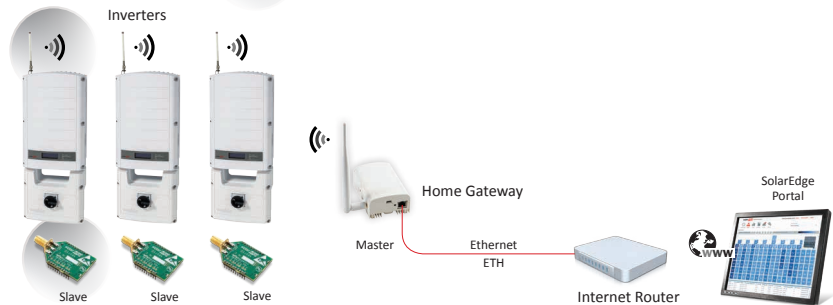

## Simple Wireless Connectivity

- Connects SolarEdge inverters wirelessly to an Internet router
- ZigBee unit installed within the inverter enclosure for outdoor resilience
- Antenna external to inverter for wider range
- Communication to Internet via Ethernet
- The home gateway supports up to 15 SolarEdge devices (e.g. inverters) on the wireless network

# SolarEdge Wireless Communication ZigBee Kit North America

SE1000-ZBGW-K5-NA / SE1000-ZB05-SLV / SE1000-ZBRPT05-NA

FUNCTIONAL		UNIT
Number of devices that can be monitored	1-15	
RF PERFORMANCE		
Transmit power	22.8	dBm
Receiver Sensitivity	-102	dBm
EIRP with antenna	27.8	dBm
Maximum Emitted Power	≤ 30	dBm
Antenna gain	5	dBi
Operating Frequency Range	2.4-2.5	GHz
Outdoor (LOS) range	400 / 1300	m / ft
Indoor range <sup>(1)</sup>	50 / 160	m / ft
HOME GATEWAY / REPEATER		
Antenna	Included	
Power supply	Included, 100-240VAC	
Operating temperature	-20 to +60 / -4 to +140	°C / °F
Relative humidity (non condensing)	0 - 80	%
Ingress protection	IP20 (Indoor)	
ZIGBEE SLAVE KIT		
Antenna, mounting bracket and RF cable	Included	
Dimensions (H x W x D)	22.0 x 32.9 x 4.1 / 0.9 x 1.3 x 0.2	mm / in
Ingress protection	IP65 (IP20 / indoor rated when installed inside Control and Communication Gateway or Firefighter Gateway)	
CERTIFICATION		
Safety	IEC60950, UL60950	
EMC Approvals	FCC(USA), IC(Canada)	

<sup>(1)</sup> Approximate values, may differ depending on specific installation conditions

**Scenario A: Basic Kit**  
 Part Number: SE1000-ZBGW-K5-NA  
 - 1 x SolarEdge home gateway  
 - 1 x ZigBee slave kit  
 for single SolarEdge device

**Scenario B: Adding additional slave units**  
 Part Number: SE1000-ZB05-SLV  
 - 1x ZigBee slave kit  
 for connecting multiple devices to the same home gateway

**Scenario C: Extending range using a repeater**  
 Part Number: SE1000-ZBRPT05-NA  
 - 1 x SolarEdge ZigBee Repeater  
 for extending the ZigBee range